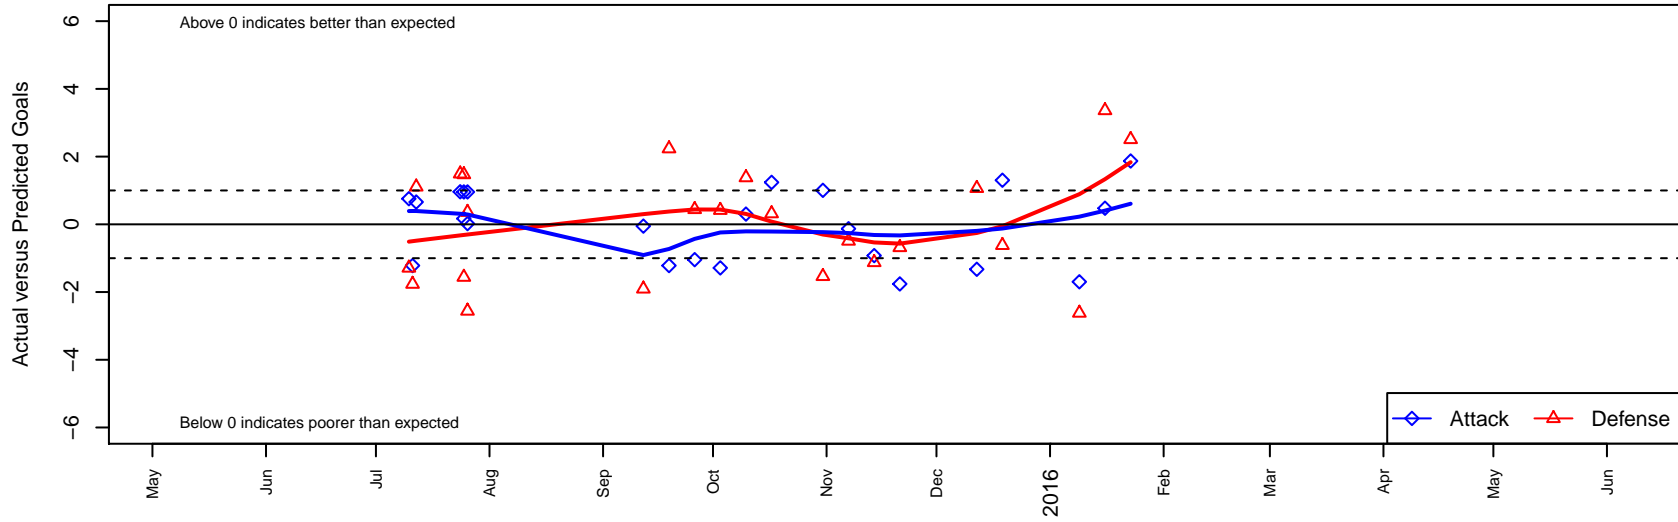

Seattle United S White B03

Seattle United Regional
 Seattle, WA
 B03 total strength=360
 attack=0.31 defense=0.15
 fall league = NPSL Div 2 U12

alt names used:
 Seattle United South B03 White
 SU B03 South White
 Seattle United South B03 White
 Seattle United South B03 White

Venues played:
 2015 Seattle United Cup BU12 Silver
 2015 Crossfire Select BU12 Bronze
 2015 NPSL Division 2 U12
 2015 Founders Cup B03

Seattle United S White B03
 Dots are actual minus expected GF (blue circles) and GA (red triangles).
 Blue line is smoothed change in attack strength. Red is smoothed change in defense strength.

**attack and defense variance (black dot)
relative to other teams
and top 10 in region**

**attack and defense rating
relative to others at age
and all opponents in last 13 months**

Performance relative to 13 month average