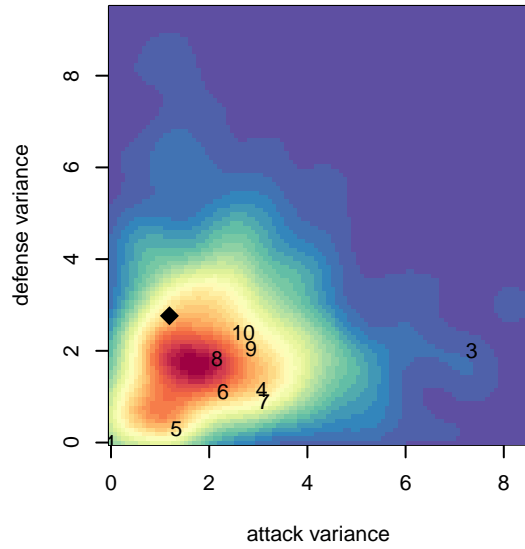

Seattle United S White B03

Seattle United Regional
 Seattle, WA
 B03 total strength=360
 attack=0.31 defense=0.15
 fall league = NPSL Div 2 U12

alt names used:
 Seattle United South B03 White
 SU B03 South White
 Seattle United South B03 White
 Seattle United South B03 White

Venues played:
 2015 Seattle United Cup BU12 Silver
 2015 Crossfire Select BU12 Bronze
 2015 NPSL Division 2 U12
 2015 Founders Cup B03

Seattle United S White B03
 Dots are actual minus expected GF (blue circles) and GA (red triangles).
 Blue line is smoothed change in attack strength. Red is smoothed change in defense strength.

**attack and defense variance (black dot)
relative to other teams
and top 10 in region**

**attack and defense rating
relative to others at age
and all opponents in last 13 months**

Performance relative to 13 month average