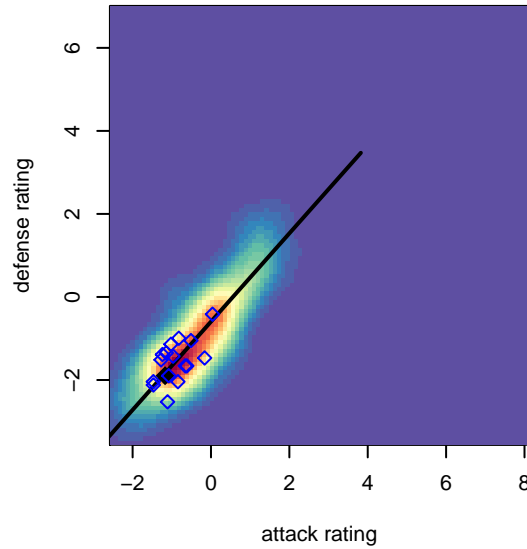

Seattle United S White B03

Seattle United Regional
 Seattle, WA
 B03 total strength=360
 attack=0.31 defense=0.15
 fall league = NPSL Div 2 U12

alt names used:
 Seattle United South B03 White
 SU B03 South White
 Seattle United South B03 White
 Seattle United South B03 White

Venues played:
 2015 Seattle United Cup BU12 Silver
 2015 Crossfire Select BU12 Bronze
 2015 NPSL Division 2 U12
 2015 Founders Cup B03

Seattle United S White B03
 Dots are actual minus expected GF (blue circles) and GA (red triangles).
 Blue line is smoothed change in attack strength. Red is smoothed change in defense strength.

**attack and defense variance (black dot)
relative to other teams
and top 10 in region**

**attack and defense rating
relative to others at age
and all opponents in last 13 months**

Performance relative to 13 month average