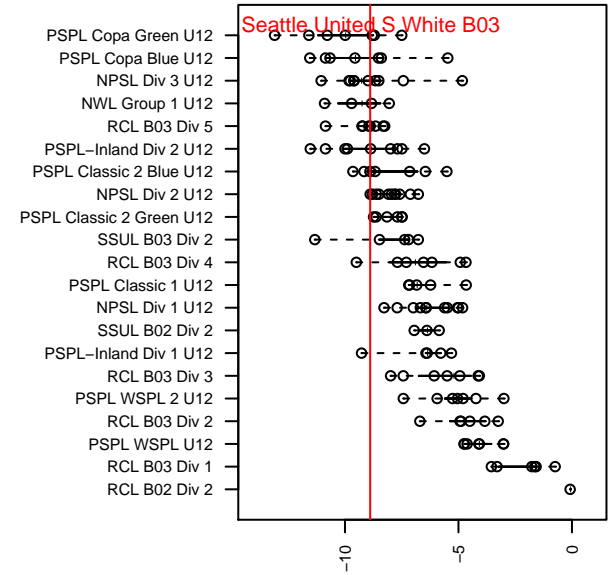

Seattle United S White B03

Seattle United Regional
 Seattle, WA
 B03 total strength=360
 attack=0.31 defense=0.15
 fall league = NPSL Div 2 U12

alt names used:
 Seattle United South B03 White
 SU B03 South White
 Seattle United South B03 White
 Seattle United South B03 White

Venues played:
 2015 Seattle United Cup BU12 Silver
 2015 Crossfire Select BU12 Bronze
 2015 NPSL Division 2 U12
 2015 Founders Cup B03

Seattle United S White B03
 Dots are actual minus expected GF (blue circles) and GA (red triangles).
 Blue line is smoothed change in attack strength. Red is smoothed change in defense strength.

**attack and defense variance (black dot)
relative to other teams
and top 10 in region**

**attack and defense rating
relative to others at age
and all opponents in last 13 months**

Performance relative to 13 month average